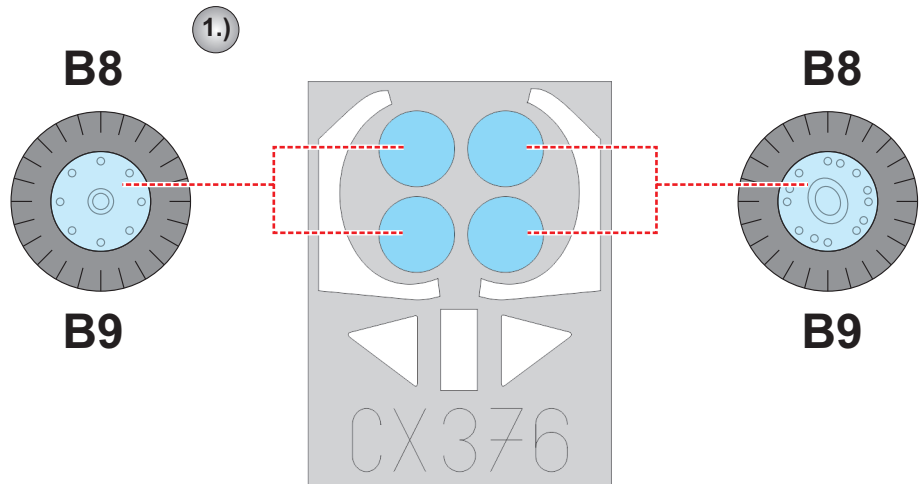

eduard
MASK

CX 376

Fw 190A-8 1/72

The die-cut mask for accurate canopy frame painting of the
Airfix scale 1/72 KIT

LIQUID MASK