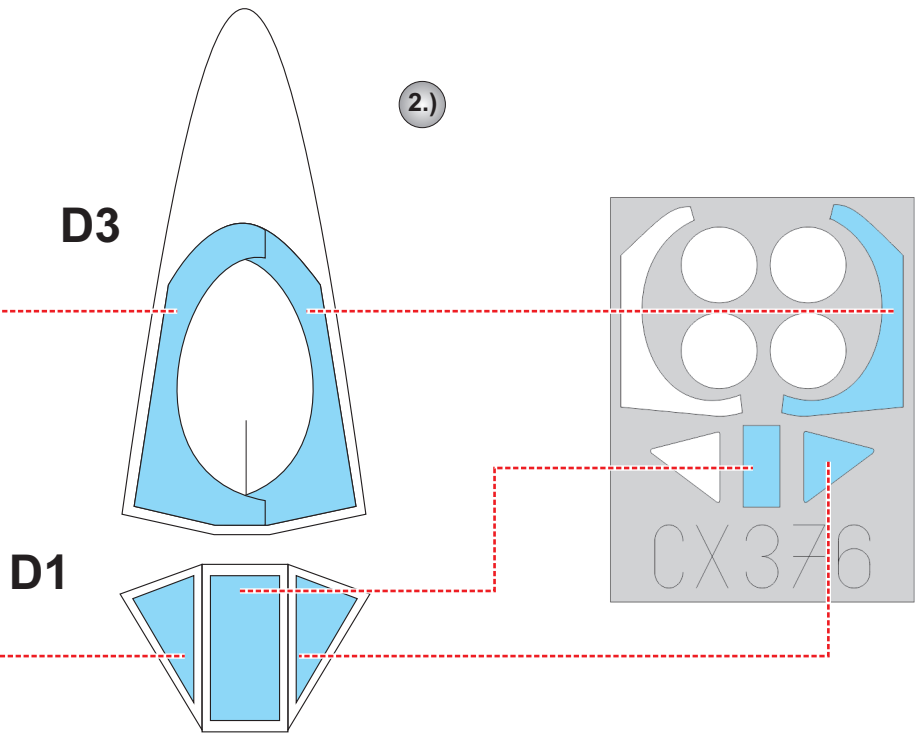

eduard
MASK

CX 376

Fw 190A-8 1/72

The die-cut mask for accurate canopy frame painting of the
Airfix scale 1/72 KIT

LIQUID MASK